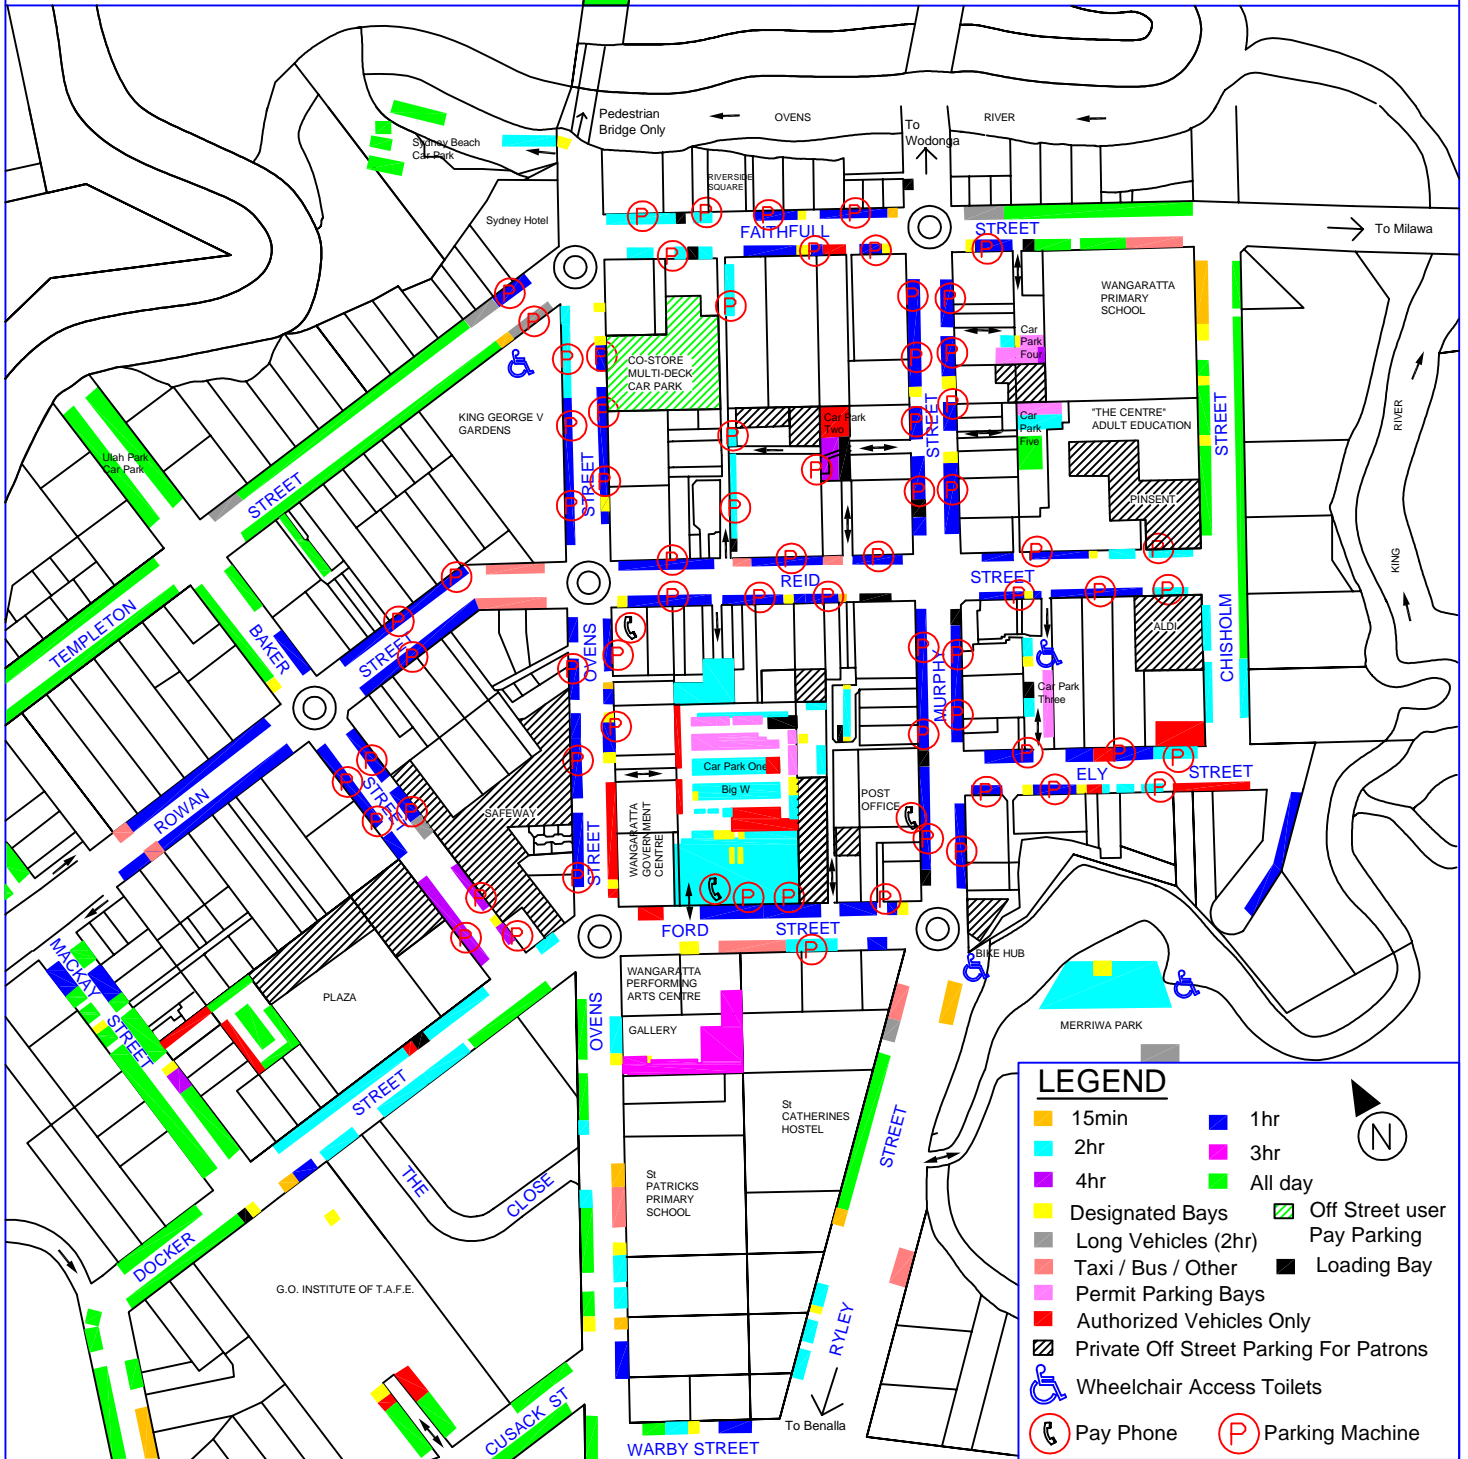

Wangaratta Easy Parking Guide

LEGEND

15min	1hr	
2hr	3hr	
4hr	All day	
Designated Bays	Off Street user Pay Parking	
Long Vehicles (2hr)	Loading Bay	
Taxi / Bus / Other	Permit Parking Bays	
Authorized Vehicles Only	Wheelchair Access Toilets	
Private Off Street Parking For Patrons	Pay Phone	Parking Machine

Please note

This guide provides information to help you locate the most appropriate and convenient parking spaces available around the centre of Wangaratta.

28 SEPTEMBER 2017

Wangaratta offers an extensive range of parking spaces. Time limits indicated aim to manage the availability of parking spaces for your convenience.

Motorists should check signs closely to ensure compliance and avoid the possibility of infringement notices.

Designated Accessible Parking areas are set aside as a convenience to motorists who have a current disability parking permit. These parking bays are available to meet the needs of these individuals.

Loading Zones are provided to aid access for deliveries and pick ups. Business names must be clearly and permanently displayed on either side of your vehicle to use these zones.