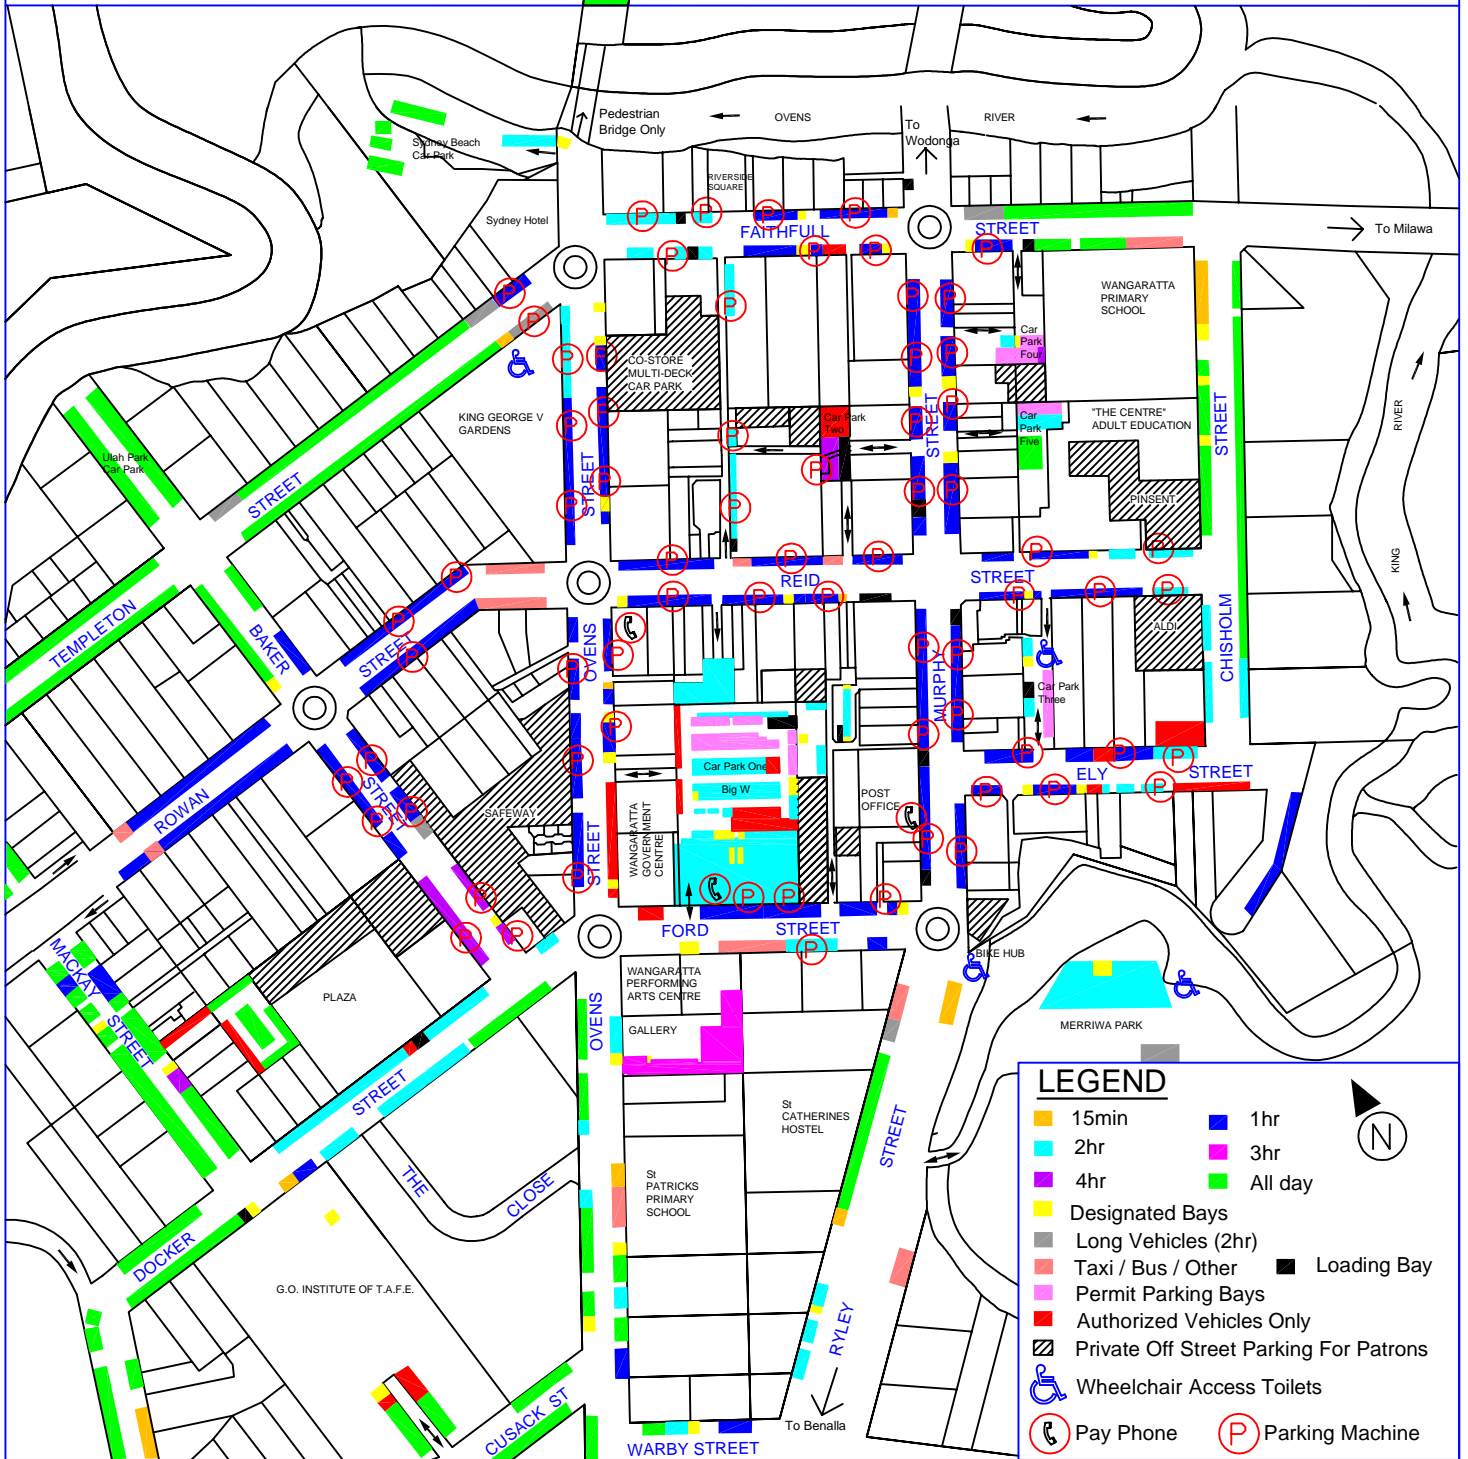

# Wangaratta Easy Parking Guide

**LEGEND**

15min	1hr	
2hr	3hr	
4hr	All day	
Designated Bays		
Long Vehicles (2hr)	Loading Bay	
Taxi / Bus / Other	Permit Parking Bays	
Authorized Vehicles Only	Private Off Street Parking For Patrons	
Wheelchair Access Toilets	Pay Phone	Parking Machine

Please note

This guide provides information to help you locate the most appropriate and convenient parking spaces available around the centre of Wangaratta.

Wangaratta offers an extensive range of parking spaces. Time limits indicated aim to manage the availability of parking spaces for your convenience.

Motorists should check signs closely to ensure compliance and avoid the possibility of infringement notices.

Designated Accessible Parking areas are set aside as a convenience to motorists who have a current disability parking permit. These parking bays are available to meet the needs of these individuals.

Loading Zones are provided to aid access for deliveries and pick ups. Business names must be clearly and permanently displayed on either side of your vehicle to use these zones.

2 MARCH 2016